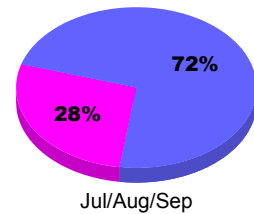

Gender Comparison 2010-2011