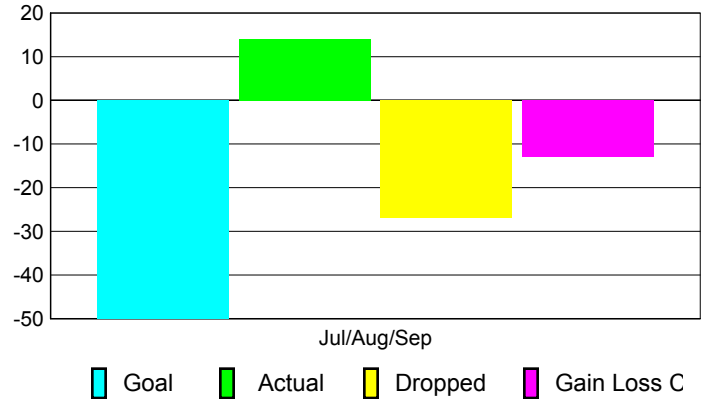

### YTD Status Quo Clubs 2010-2011

Status Quo Clubs Compared to Status Quo Members

## MEMBERSHIP

Membership Results  
2010-2011

Membership  
2009-2010

Month	Net Memb Goal	Actual New Memb	Actual Dropped Memb	Gain/Loss of Memb	Gain/Loss of Memb
Jul/Aug/Sep	-50	14	-27	-13	-15
<b>Totals</b>	<b>-50</b>	<b>14</b>	<b>-27</b>	<b>-13</b>	<b>-15</b>

### Membership Results 2010-2011

Goal, New, Dropped, Gain/Loss

### Comparison of Membership Gain/Loss

Current Year Compared to the Previous Year